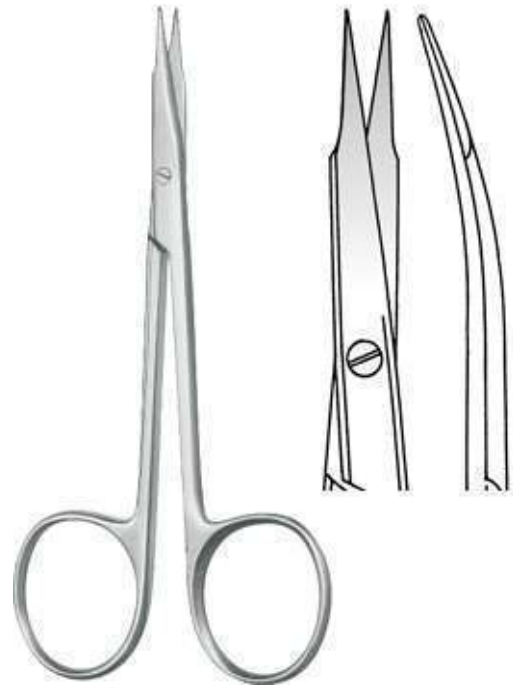

TC

Size	Straight	Curved
16 cm	HMI-PS-798	HMI-PS-799

SUPER CUT TC

Size	Straight	Curved
16 cm	HMI-PS-800	HMI-PS-801

Supercut

Size	Straight	Curved
16 cm	HMI-PS-802	HMI-PS-803

Let Us know if you could not find what you are looking for