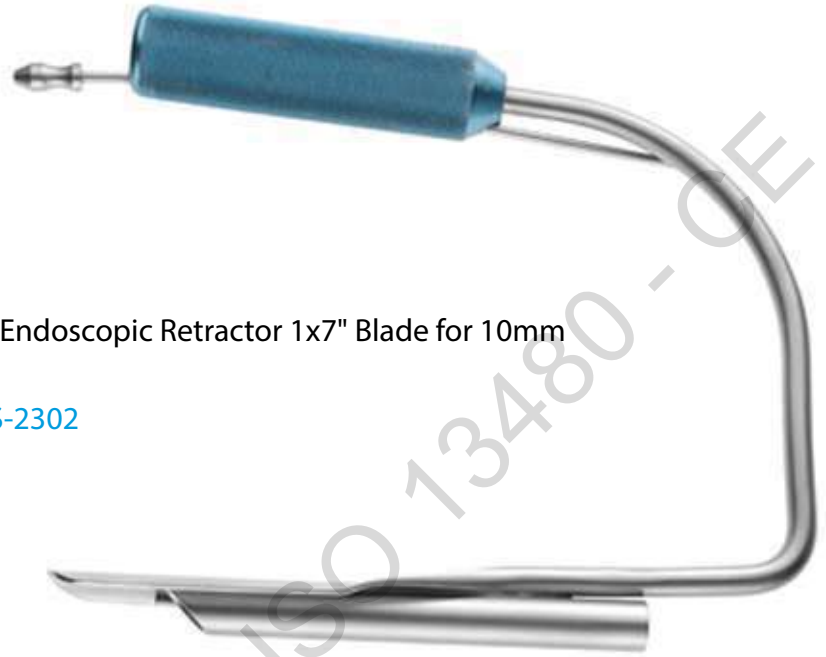

Emory Endoscopic Retractor 1x7" Blade for 10mm
Scope

HMI-PS-2302