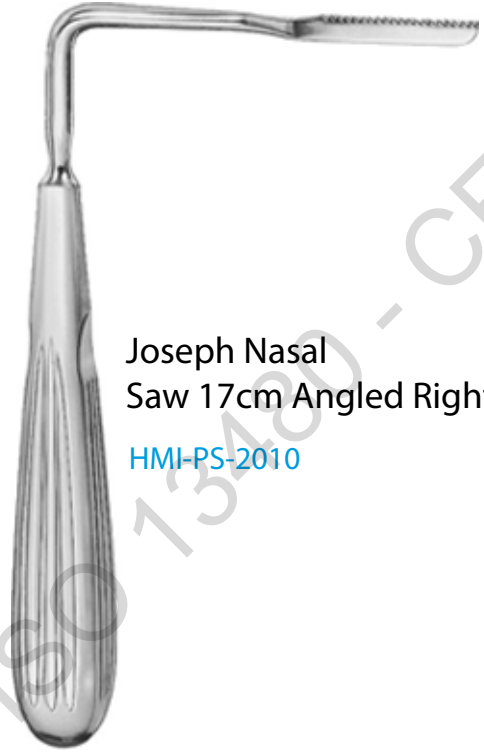

HMI-PS-1905
Joseph button
end Knife 15cm

Killian Nassal Speculum

35mm
HMI-PS-2001

55mm
HMI-PS-2002

65mm
HMI-PS-2003

90mm
HMI-PS-2004

Cottle Nasal Speculum

20mm
HMI-PS-2005

30mm
HMI-PS-2006

40mm
HMI-PS-2007

50mm
HMI-PS-2008

Let Us know if you could not find what you are looking for

Joseph Nasal
Saw 17cm Angled Left

HMI-PS-2009

Joseph Nasal
Saw 17cm Angled Right

HMI-PS-2010

HMI-PS-2011

Joseph Nasal Saw
Straight 19cm

HMI-PS-2012

Joseph Nasal Saw
Bayonet Left 19cm

HMI-PS-2013

Joseph Nasal Saw
Bayonet Right 19cm

Let Us know if you could not find what you are looking for

Let Us know if you could not find what you are looking for